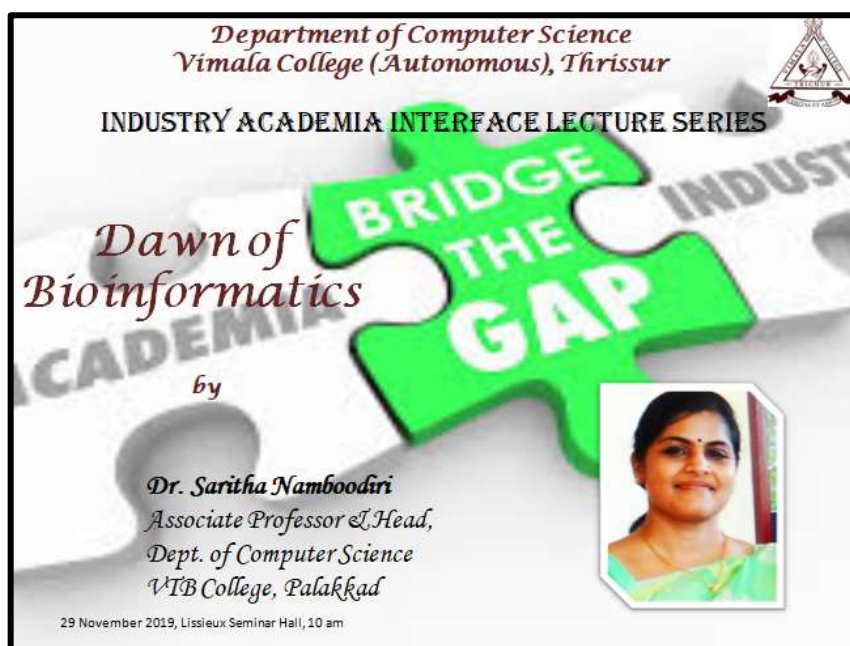

VIMALA COLLEGE (AUTONOMOUS), THRISSUR

S 136

Report Academic Year 2019-2020

Name of the event: Invited Lecture entitled “Dawn Of Bioinformatics”

Date: 29th November 2019

Venue: Lissieux Seminar Hall

Organized by: Department of Computer Science

Participants: 114 ,First Year, Second Year and Final Year B.Sc. Computer Science student

As part of Industry Academia Interface Lecture Series, Department of Computer Science organized an invited lecture entitled “Dawn of Bioinformatics” on 29th November 2019 for First Year, Second Year and Final Year B.Sc. Computer Science students from at Lissieux Seminar Hall from 10 am to 12 pm. Dr. Saritha Namboodiri, Associate Professor & Head, Dept. of Computer Science, Sreekrishnapuram V T Bhattathiripad College, Palakkad had served as the resource person. The session started with a prayer. She discussed the basics behind the human genes and the role of computers in life science discipline. Bioinformatics plays an important role in human lives and the session was really fruitful to the students.

Brochure

Assessment Period (2016 – 2021)